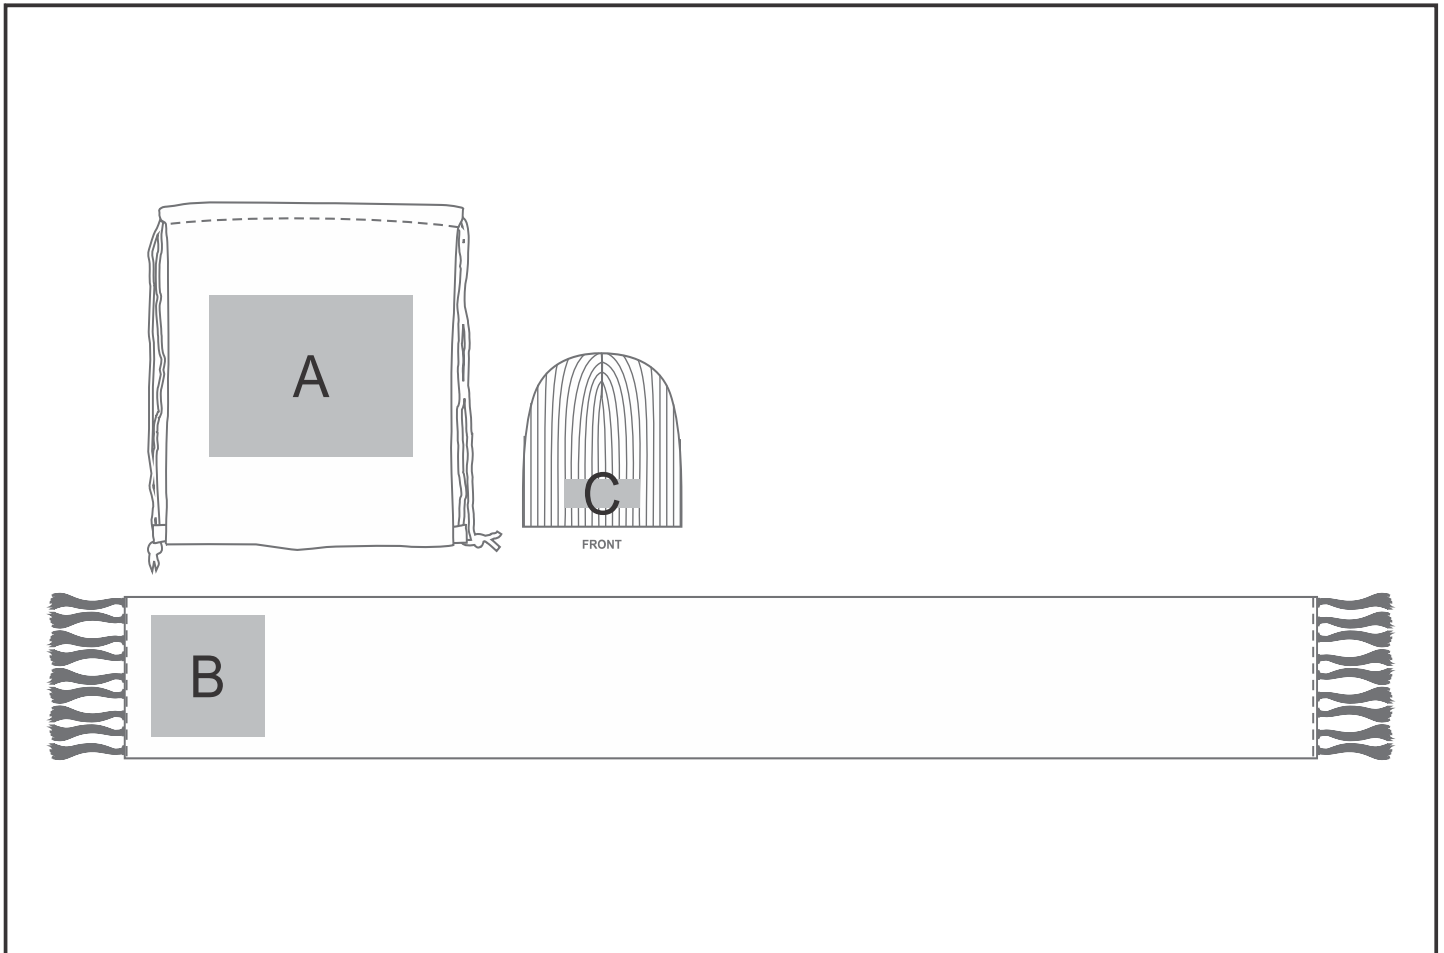

GIFTSET-7476

Nebraska Winter Set - Navy

Need to know:

- Includes 1-Colour, 1-Position Screen Print on Pouch (setup fee applies)

- Texture of Item will affect the Print on bag

- Please note: On all thick materials like fleece & blankets, logos with fine detail or text, a block will be added in tonal thread to avoid artwork from sinking into the fabric.

Branding Options:

Position	Branding Method (Branding Code)	No. of Colours	Dimension
A	Screen Print (SA)	2 Colours	270mm wide x 200mm high
A	Digital Direct Transfer (DDT-D)	Full Colour	105mm wide x 74mm high
A	Digital Direct Transfer (DDT-A)	Full Colour	148mm wide x 105mm high
A	Digital Direct Transfer (DDT-B)	Full Colour	200mm wide x 148mm high
A	Digital Direct Transfer (DDT-C)	N/A	270mm wide x 200mm high
B	Embroidery (EM-OTHER)	N/A	100mm wide x 35mm high

C	Embroidery (EM-BEANIES)	N/A	100mm wide x 35mm high
---	-------------------------	-----	------------------------